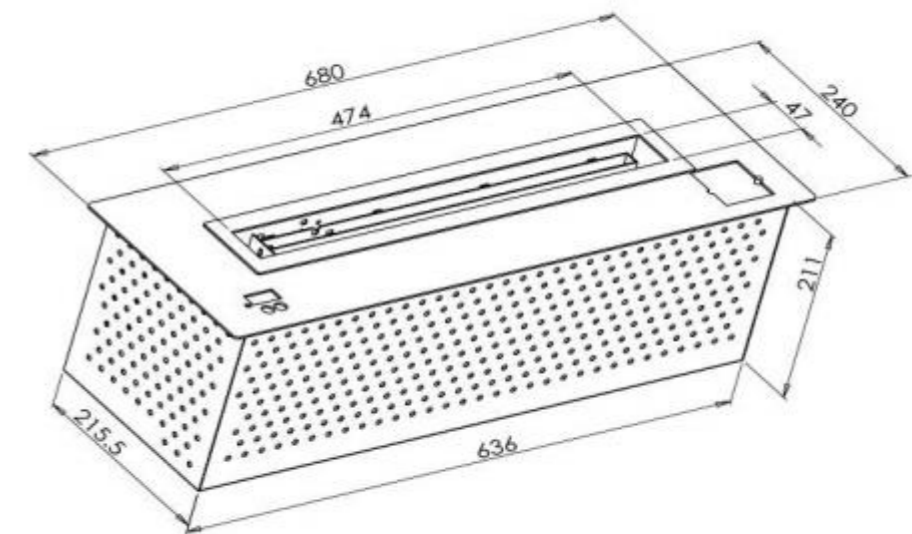

Designs:

Dimension:

Top Panel Colors:

Art Intelligent Ethanol Burner AF66 With 68cm (26.77inch) Long

Designs:

Art Intelligent Ethanol Burner AF66 With 68cm (26.77inch) Long

Dimension:

Full Continuous burning time:15 hours