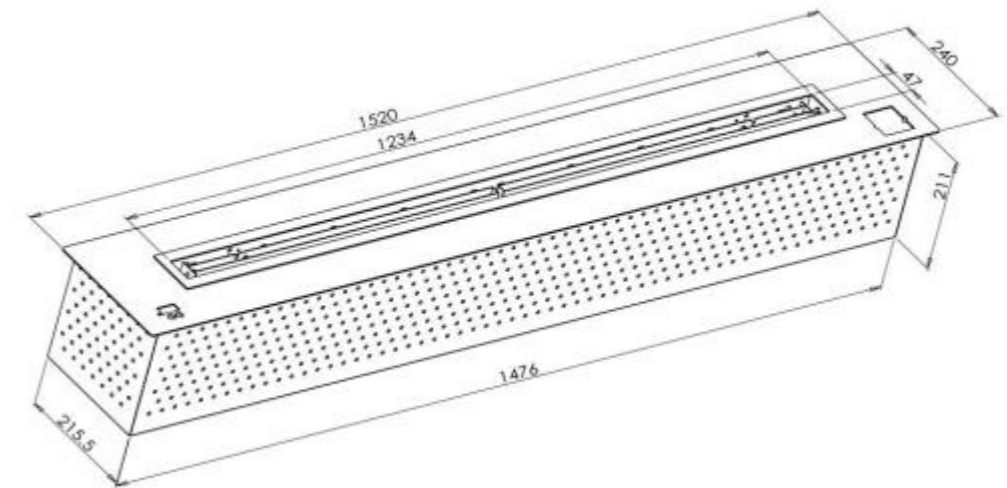

100% Natural Flame,100% Safe Flame

Intelligent Ethanol Burner AF150 With 152cm (59.84inch) Long

Intelligent Ethanol Burner AF150 With 152cm (59.84inch) Long

Designs:

Dimension:

In:mm

100% Natural Flame,100% Safe Flame

100% Natural Flame,100% Safe Flame

Intelligent Ethanol Burner AF180 With 182cm (71.65inch) Long

Intelligent Ethanol Burner AF180 With 182cm (71.65inch) Long

Designs:

In:mm

100% Natural Flame,100% Safe Flame