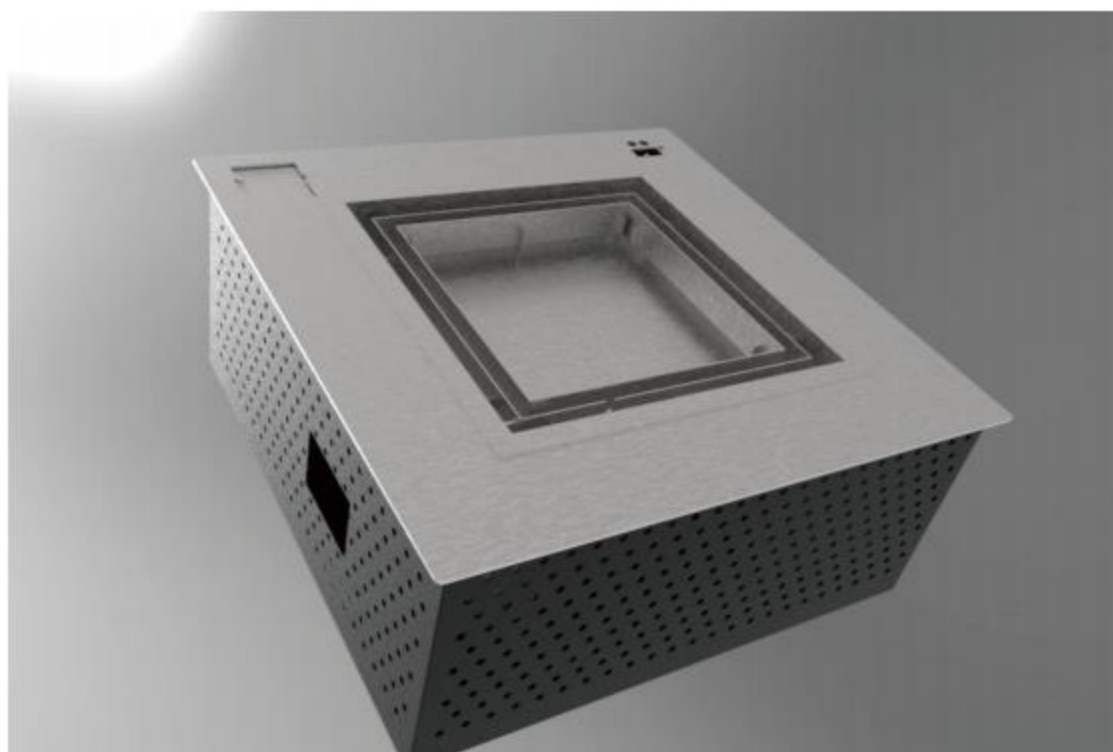

Intelligent Ethanol Burner AS50 50cmX50cm (Square)

Square burner AS50:50cm X 50cm

Full Continuous burning time:14hours

100% Natural Flame,100% Safe Flame