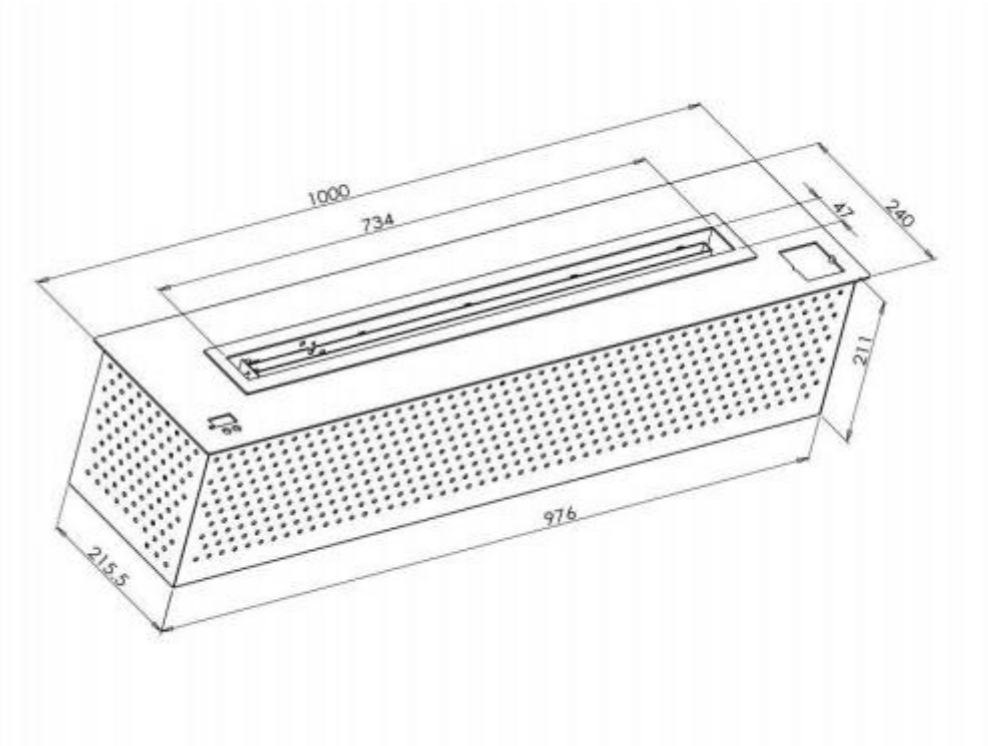

Designs:

Dimension:

Top Panel Colors:

Art Intelligent Ethanol Burner AF66 With 68cm (26.77inch) Long

Designs:

Art Intelligent Ethanol Burner AF66 With 68cm (26.77inch) Long

Dimension:

Full Continuous burning time:15 hours

Hot sale Model

Intelligent Ethanol Burner AF80 With 82cm (32.28inch) Long

Designs:

100% Natural Flame,100% Safe Flame

Intelligent Ethanol Burner AF80 With 82cm (32.28inch) Long

100% Natural Flame,100% Safe Flame

Intelligent Ethanol Burner AF100 With 102cm (40.16inch) Long

Designs:

100% Natural Flame,100% Safe Flame

Intelligent Ethanol Burner AF100 With 102cm (40.16inch) Long

Art Ethanol Fire

- 1, On/Off Button
- 2, Tank Door Button
- 3, Tank Door
- 4, Automatic Injection Button
- 5, Manual Filling Point
- 6, Automatic Injection Point
- 7, Level Sensor
- 8, Safety Tray
- 9, Combustion Tray
- 10, 100-240V Power Adaptor