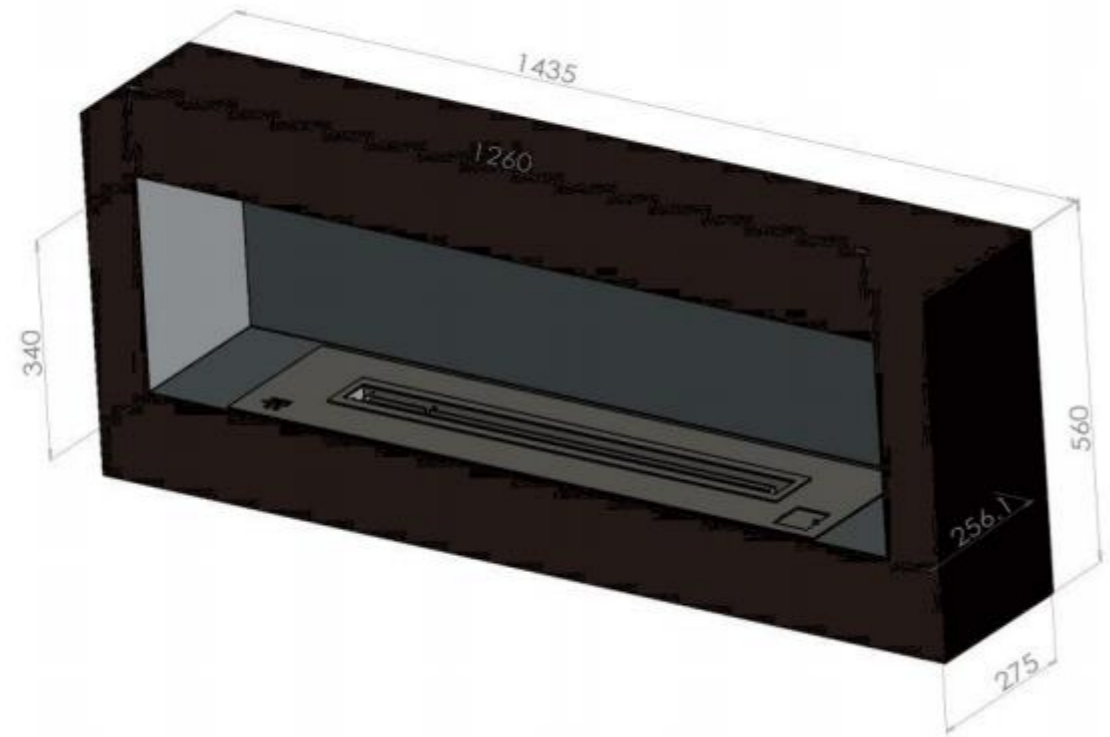

100% Natural Flame,100% Safe Flame

Intelligent Ethanol Burner AF210 With 210cm (82.68inch) Long

Intelligent Ethanol Burner AF230 With 230cm (90.55inch) Long

Designs:

100% Natural Flame,100% Safe Flame

Model:AF230

From 40cm-300cm

Any customized lengths are available.

Intelligent Ethanol Fireplace AH100 With 143.50cm (56.5inch) Long

100% Natural Flame, 100% Safe Flame

Intelligent Ethanol Fireplace AH66 With 109.5cm (43.11inch) Long