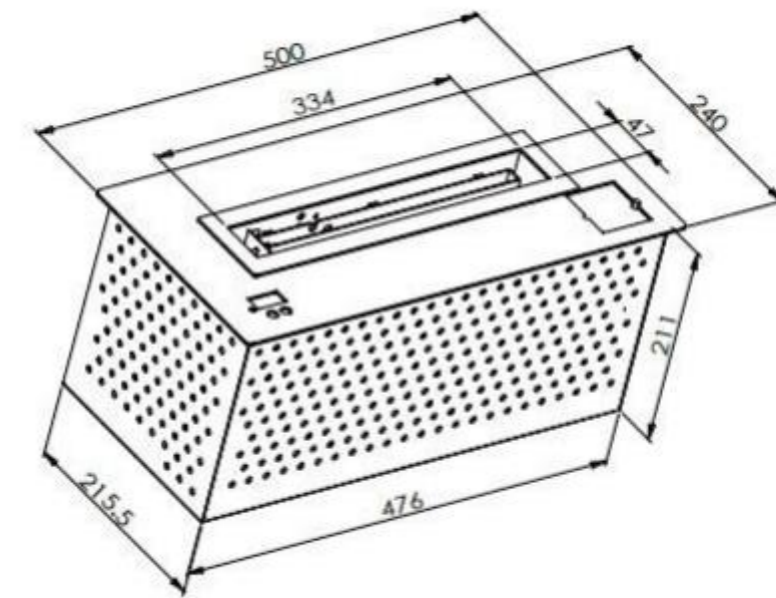

Designs:

Dimension:

Top Panel Colors:

Art Intelligent Ethanol Burner AF66 With 68cm (26.77inch) Long

Designs:

Art Intelligent Ethanol Burner AF66 With 68cm (26.77inch) Long

Dimension:

Full Continuous burning time:15 hours