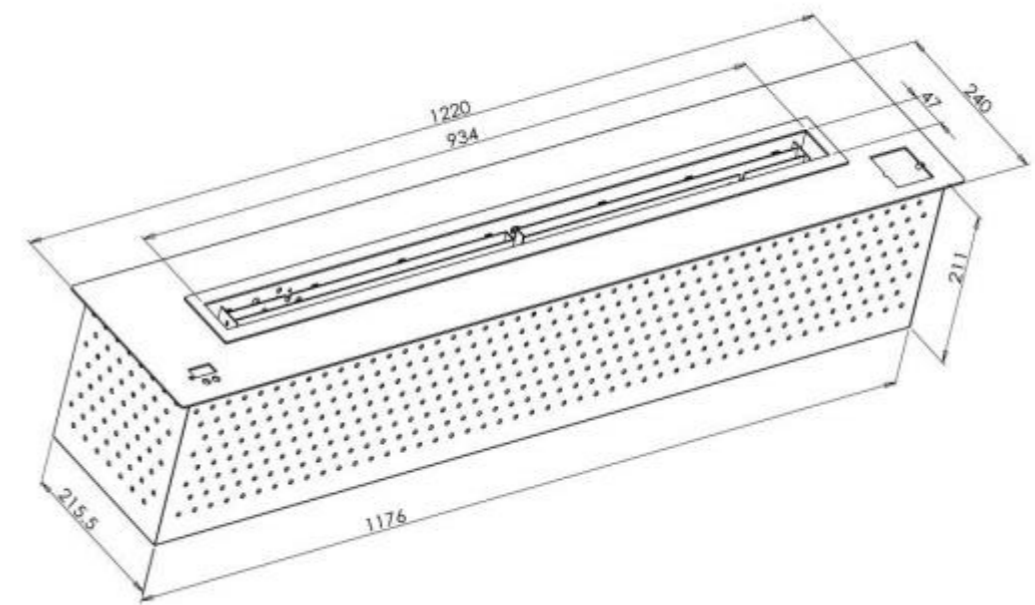

Intelligent Ethanol Burner AF100 With 102cm (40.16inch) Long

Designs:

100% Natural Flame,100% Safe Flame

Intelligent Ethanol Burner AF100 With 102cm (40.16inch) Long

Art Ethanol Fire

- 1, On/Off Button
- 2, Tank Door Button
- 3, Tank Door
- 4, Automatic Injection Button
- 5, Manual Filling Point
- 6, Automatic Injection Point
- 7, Level Sensor
- 8, Safety Tray
- 9, Combustion Tray
- 10, 100-240V Power Adaptor

100% Natural Flame,100% Safe Flame

Intelligent Ethanol Burner AF120 With 122cm (48.03inch) Long

Designs:

100% Natural Flame,100% Safe Flame

Intelligent Ethanol Burner AF120 With 122cm (48.03inch) Long

In: mm

100% Natural Flame,100% Safe Flame

Intelligent Ethanol Burner AF150 With 152cm (59.84inch) Long

Intelligent Ethanol Burner AF150 With 152cm (59.84inch) Long

Designs:

Dimension:

In:mm

100% Natural Flame,100% Safe Flame