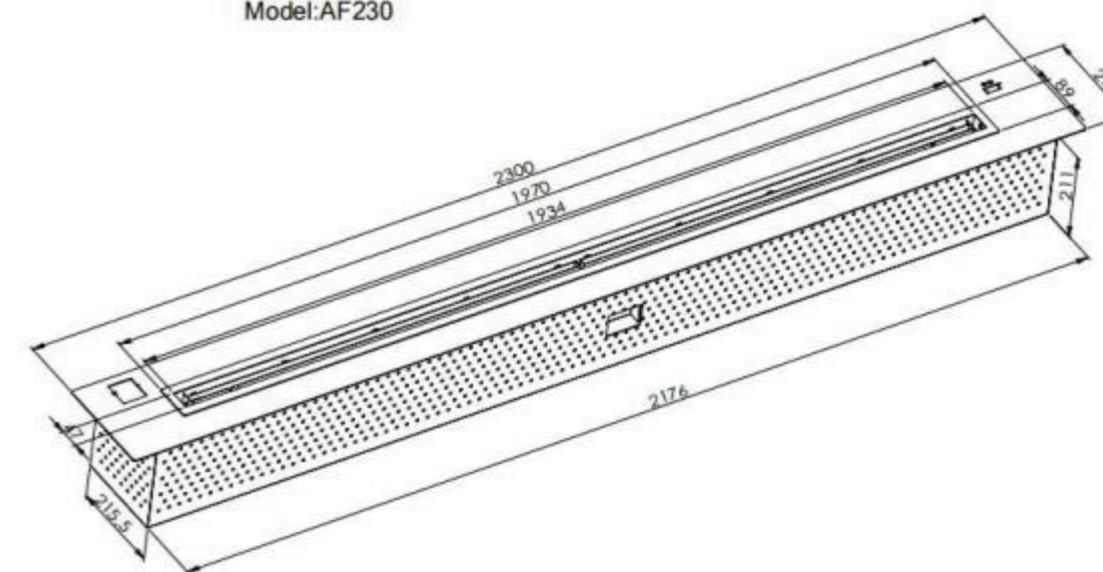

100% Natural Flame,100% Safe Flame

Intelligent Ethanol Burner AF180 With 182cm (71.65inch) Long

Intelligent Ethanol Burner AF180 With 182cm (71.65inch) Long

Designs:

In:mm

100% Natural Flame,100% Safe Flame

100% Natural Flame,100% Safe Flame

Intelligent Ethanol Burner AF210 With 210cm (82.68inch) Long

Intelligent Ethanol Burner AF230 With 230cm (90.55inch) Long

Designs:

100% Natural Flame,100% Safe Flame

Model:AF230

From 40cm-300cm

Any customized lengths are available.

Intelligent Ethanol Fireplace AH100 With 143.50cm (56.5inch) Long

100% Natural Flame, 100% Safe Flame

Intelligent Ethanol Fireplace AH66 With 109.5cm (43.11inch) Long