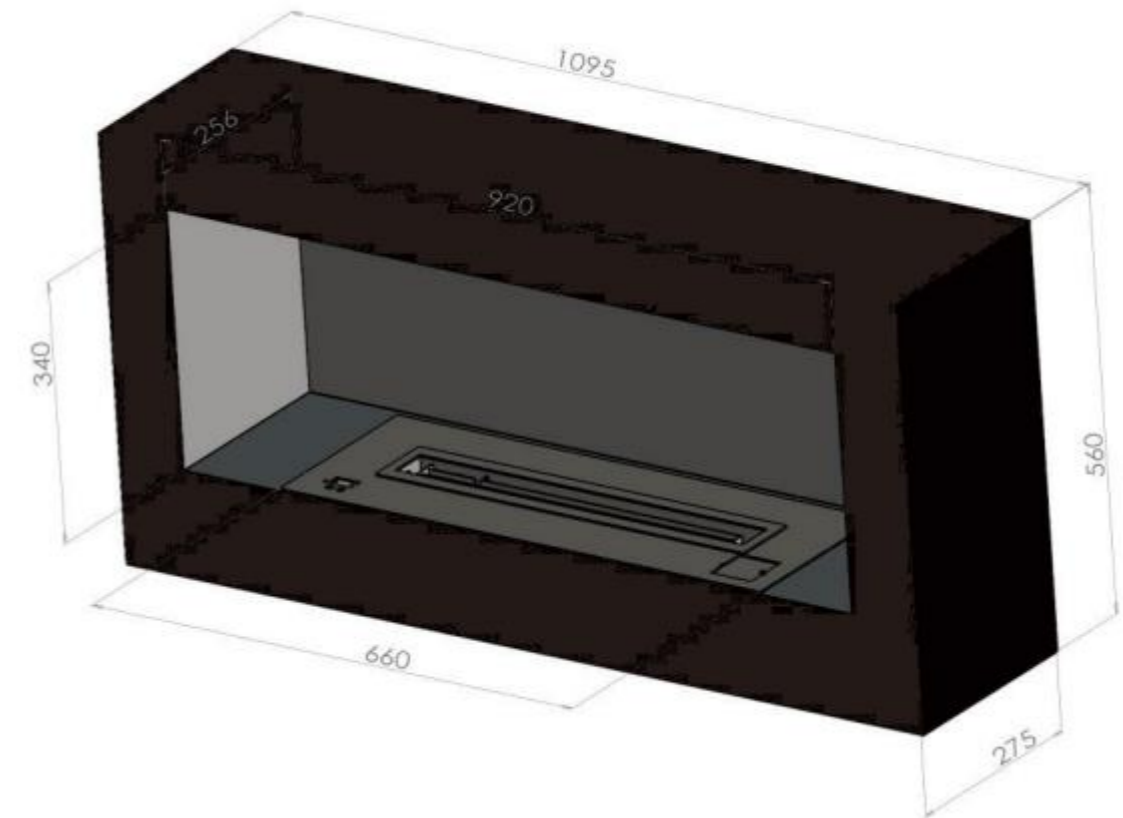

From 40cm-300cm

Any customized lengths are available.

Intelligent Ethanol Fireplace AH100 With 143.50cm (56.5inch) Long

100% Natural Flame, 100% Safe Flame

Intelligent Ethanol Fireplace AH66 With 109.5cm (43.11inch) Long