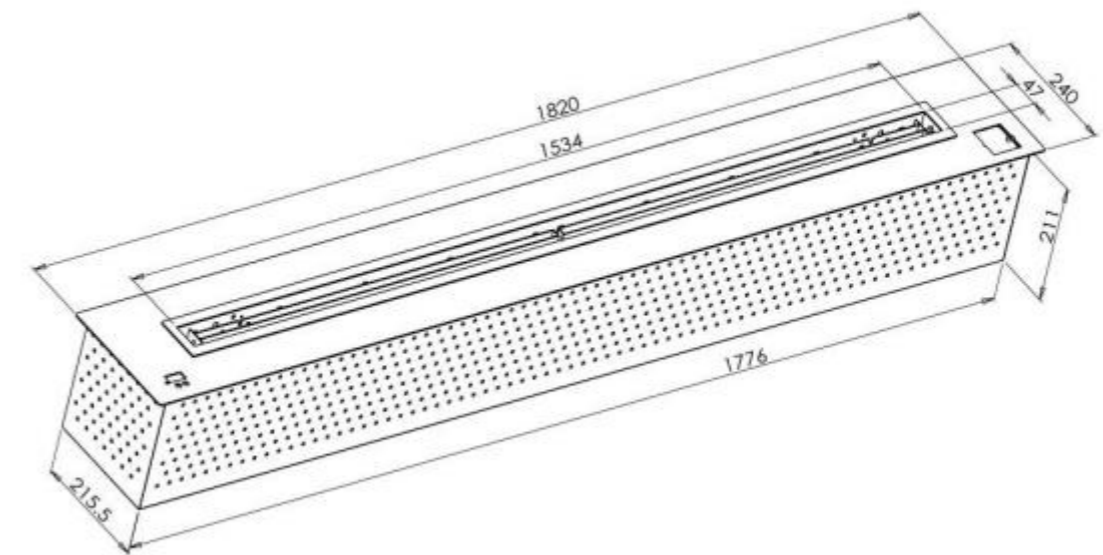

100% Natural Flame,100% Safe Flame

Intelligent Ethanol Burner AF120 With 122cm (48.03inch) Long

Designs:

100% Natural Flame,100% Safe Flame

Intelligent Ethanol Burner AF120 With 122cm (48.03inch) Long

In: mm

100% Natural Flame,100% Safe Flame

Intelligent Ethanol Burner AF150 With 152cm (59.84inch) Long

Intelligent Ethanol Burner AF150 With 152cm (59.84inch) Long

Designs:

Dimension:

In:mm

100% Natural Flame,100% Safe Flame

100% Natural Flame,100% Safe Flame

Intelligent Ethanol Burner AF180 With 182cm (71.65inch) Long

Intelligent Ethanol Burner AF180 With 182cm (71.65inch) Long

Designs:

In:mm

100% Natural Flame,100% Safe Flame