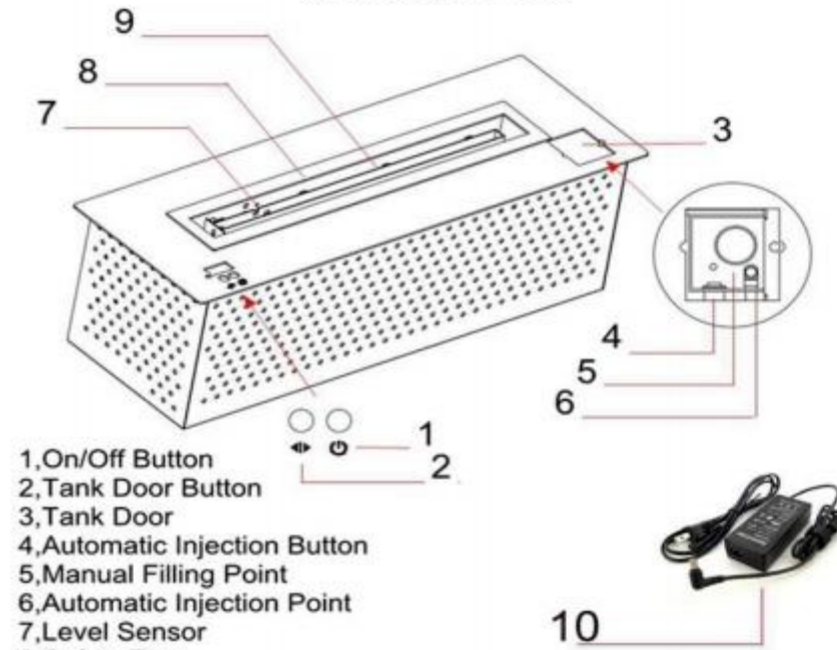

Intelligent Ethanol Burner AF100 With 102cm (40.16inch) Long

Designs:

100% Natural Flame,100% Safe Flame

Intelligent Ethanol Burner AF100 With 102cm (40.16inch) Long

Art Ethanol Fire

- 1, On/Off Button
- 2, Tank Door Button
- 3, Tank Door
- 4, Automatic Injection Button
- 5, Manual Filling Point
- 6, Automatic Injection Point
- 7, Level Sensor
- 8, Safety Tray
- 9, Combustion Tray
- 10, 100-240V Power Adaptor

100% Natural Flame,100% Safe Flame

Intelligent Ethanol Burner AF120 With 122cm (48.03inch) Long

Designs:

100% Natural Flame,100% Safe Flame

Intelligent Ethanol Burner AF120 With 122cm (48.03inch) Long

In: mm